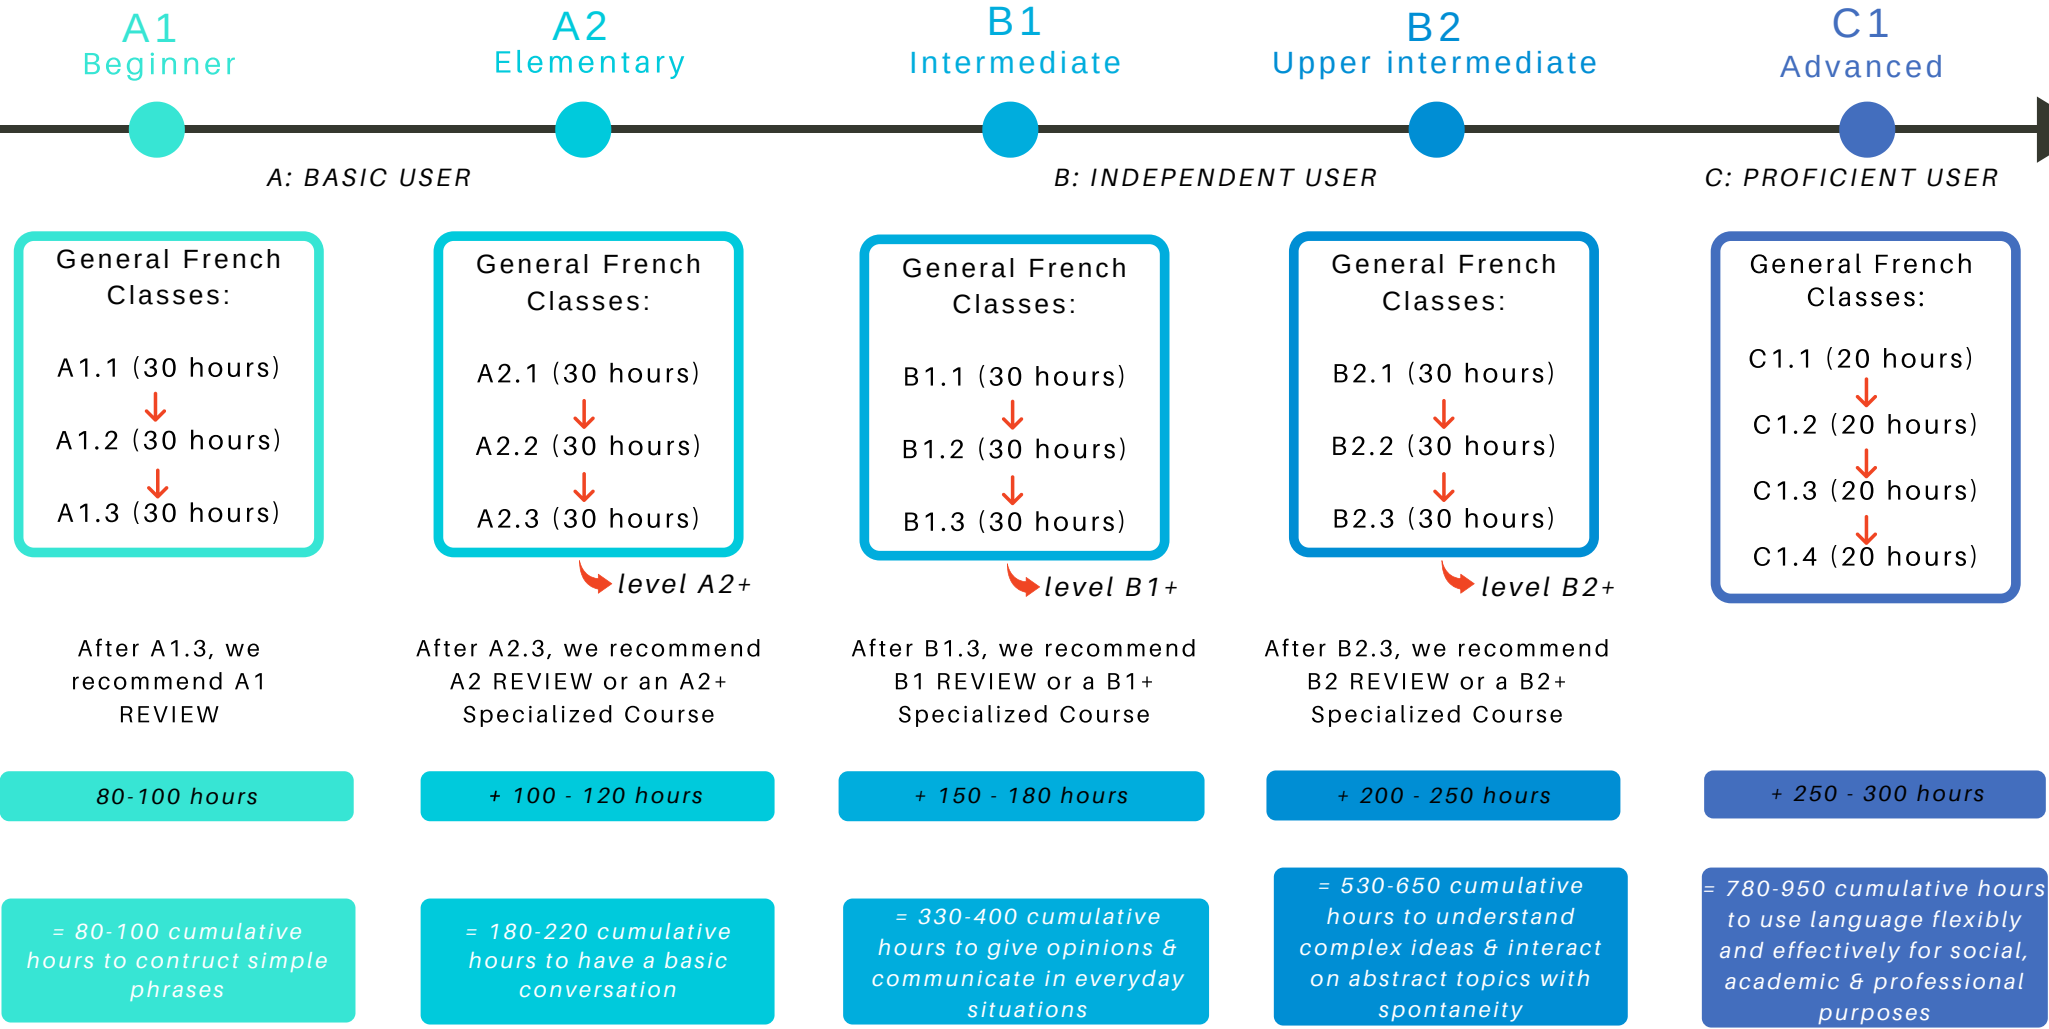

Alliance Française  
Seattle

Free Placement Test  
available at [afseattle.org](http://afseattle.org)

## Based on the Common European Framework Reference (CEFR)

This is a recommended curriculum for method classes (with textbook), at the regular learning pace in a group setting (3h/week + homework). Specialized classes are also available from A2 to C1; equivalent hours in specialized or private classes will lead you to complete each level.